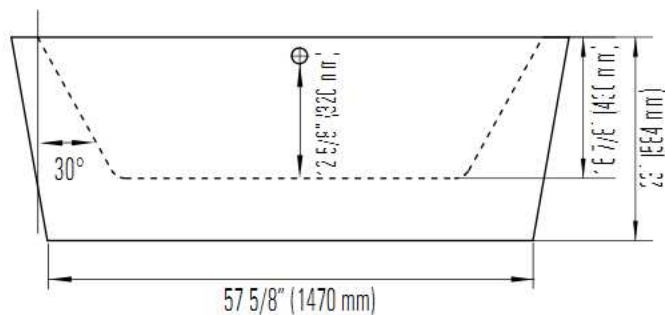

# AMAZE 3266 0

Bathtub

\*All dimensions are approximate and subject to change without notice.  
Please refer to the installation guide before beginning the installation.

6835 PICARD STREET  
SAINT-HYACINTHE, QUEBEC J2S 1H3  
CANADA