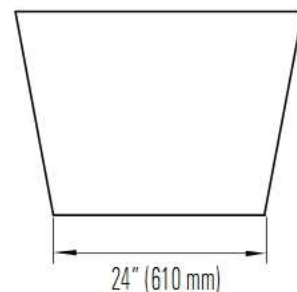

# AMAZE 3266 0

Bathtub

\*All dimensions are approximate and subject to change without notice.  
Please refer to the installation guide before beginning the installation.

6835 PICARD STREET  
SAINT-HYACINTHE, QUEBEC J2S 1H3  
CANADA