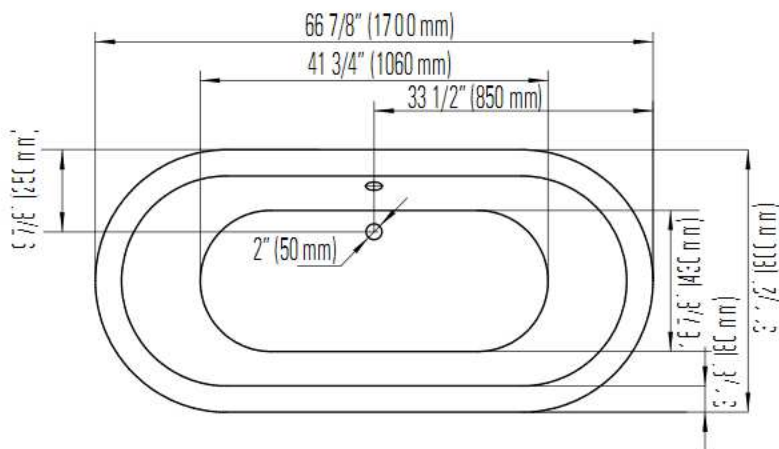

# AMAZE 3266 0

Bathtub

\*All dimensions are approximate and subject to change without notice.  
Please refer to the installation guide before beginning the installation.

6835 PICARD STREET  
SAINT-HYACINTHE, QUEBEC J2S 1H3  
CANADA